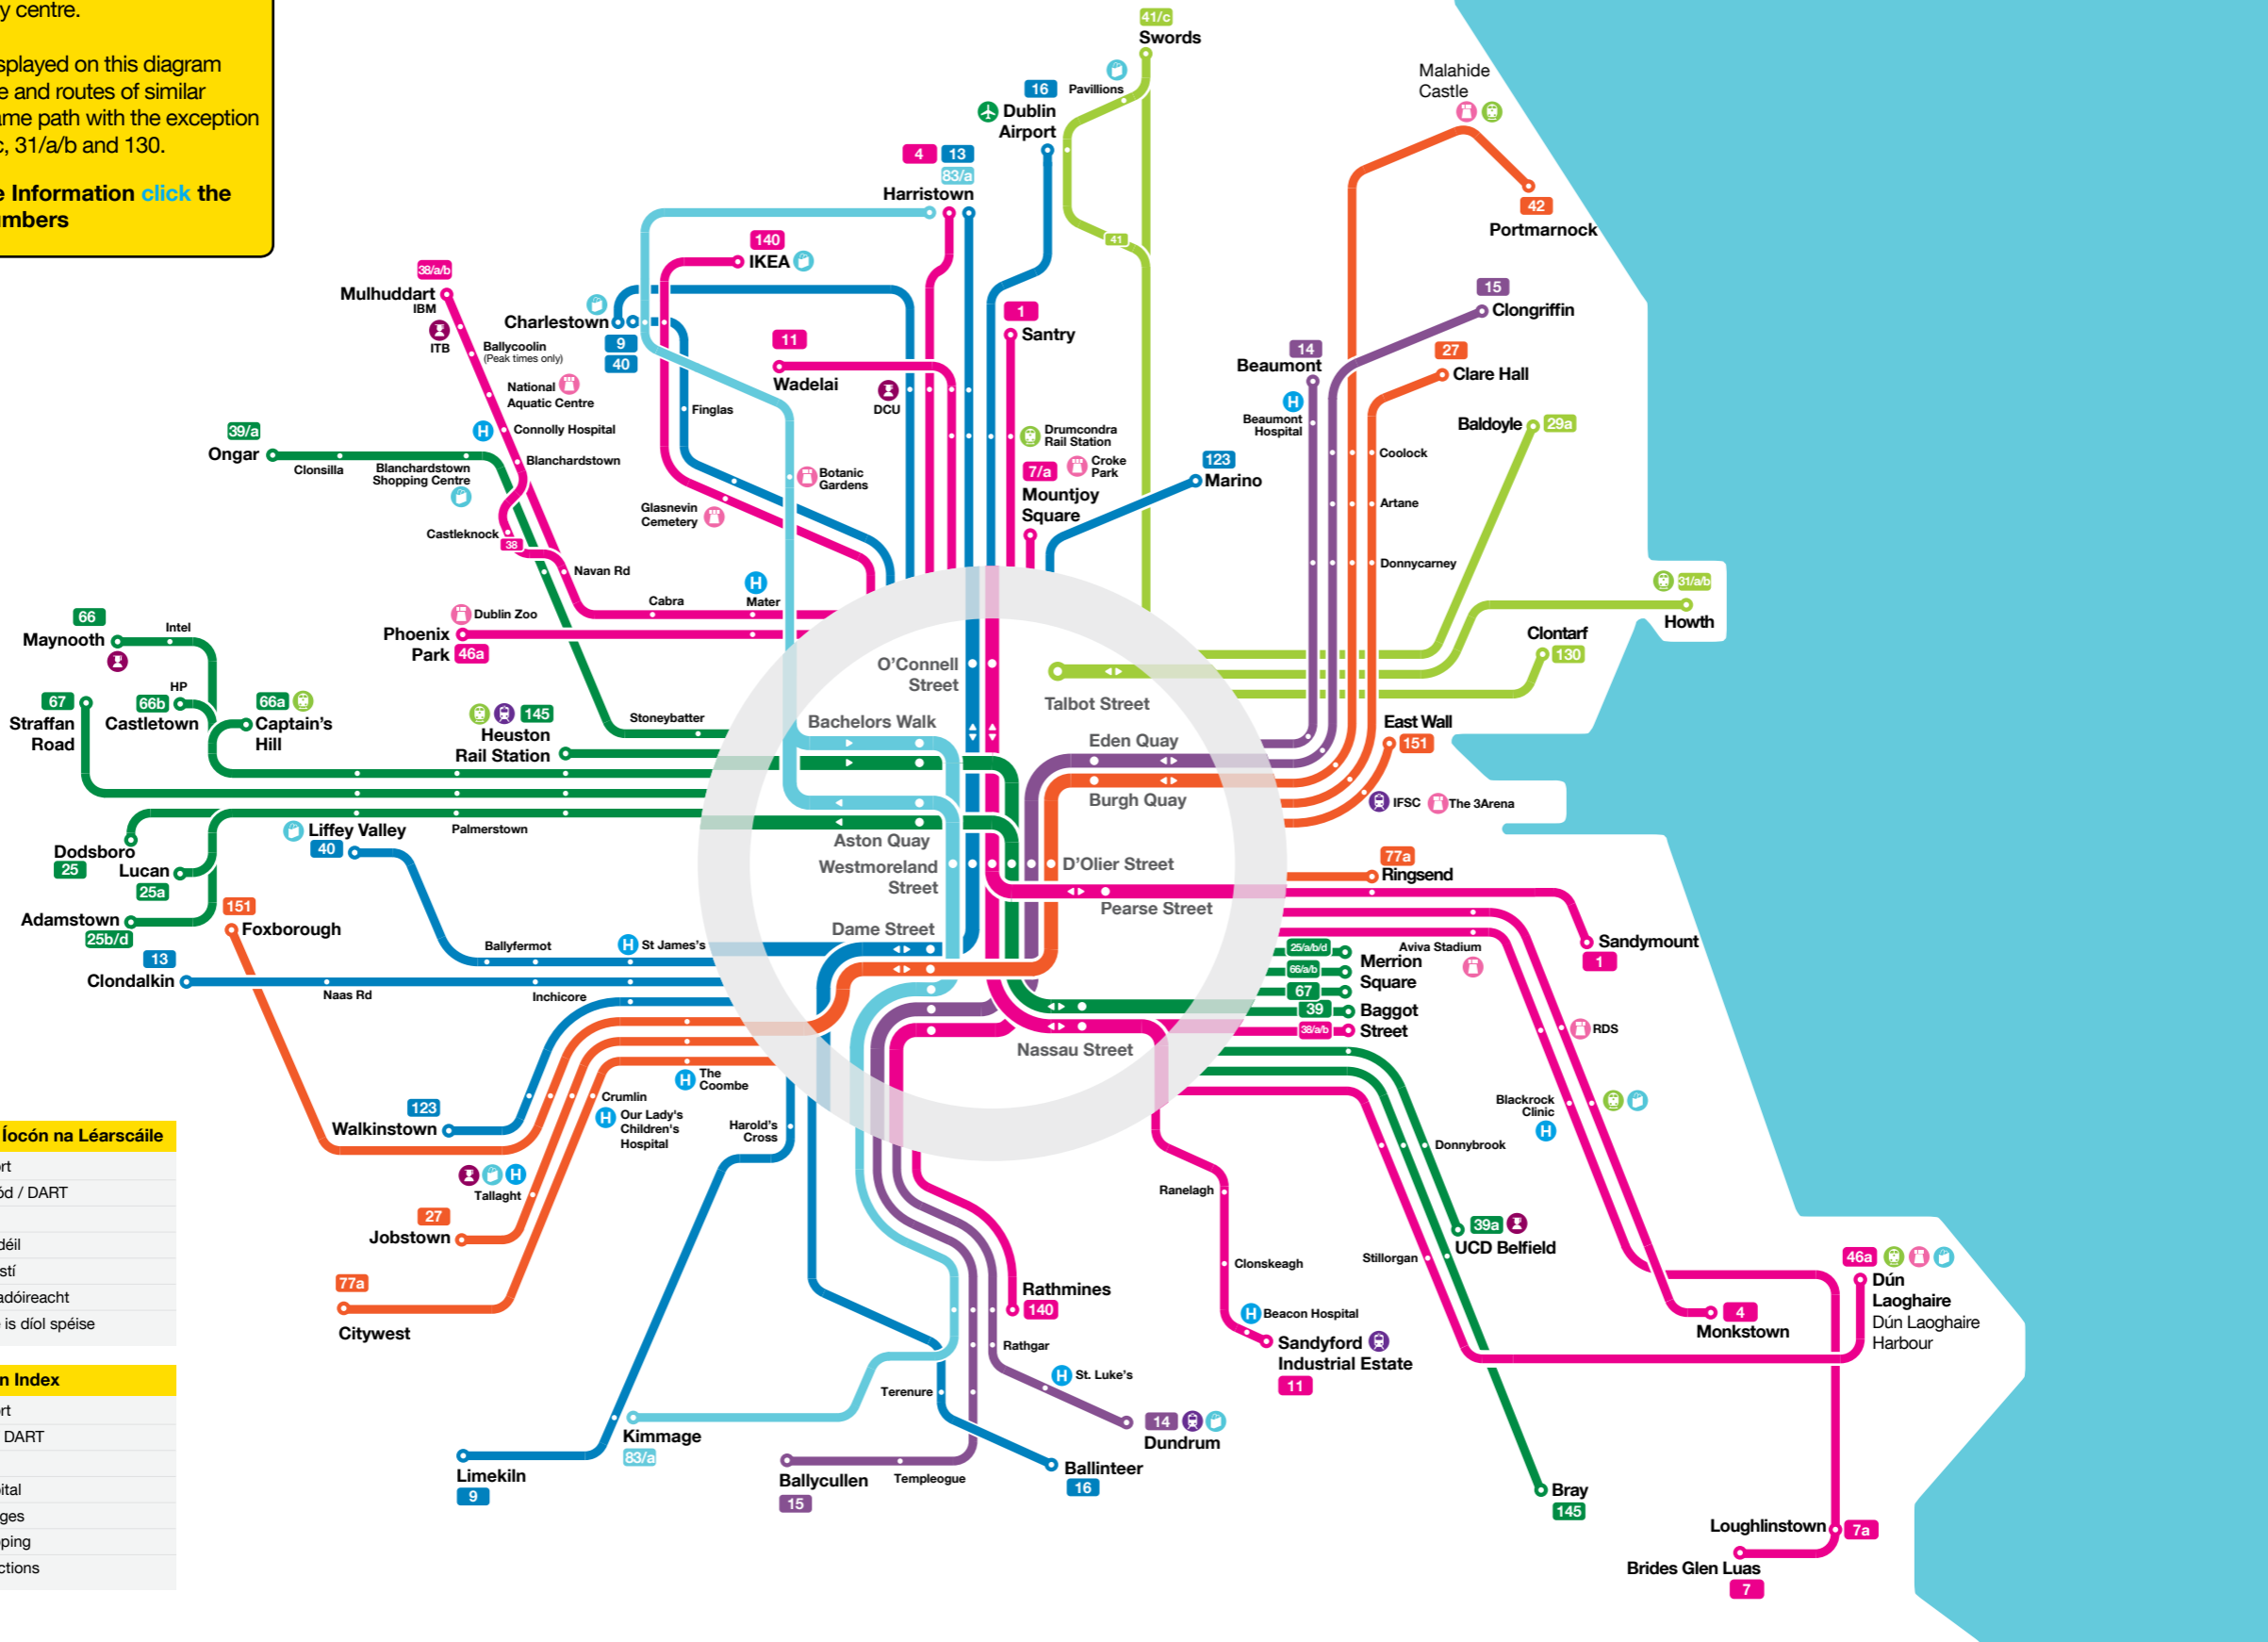

Dublin Bus Core Dublin Bus Routes

This diagram shows the core routes operating in and out of the city centre.

Most bus routes displayed on this diagram cross the city centre and routes of similar colour follow the same path with the exception of Routes 29a, 41/c, 31/a/b and 130.

For Timetable Information [click the Bus Route numbers](#)

1. **Innéacs Íocón na Léarscáile**
2. Aerfort
   - Iarnród / DART
   - Luas
   - Ospidéal
   - Coláistí
   - Siopadóireacht
   - Nithe is díol spéise

1. **Map Icon Index**
2. Airport
   - Rail / DART
   - Luas
   - Hospital
   - Colleges
   - Shopping
   - Attractions