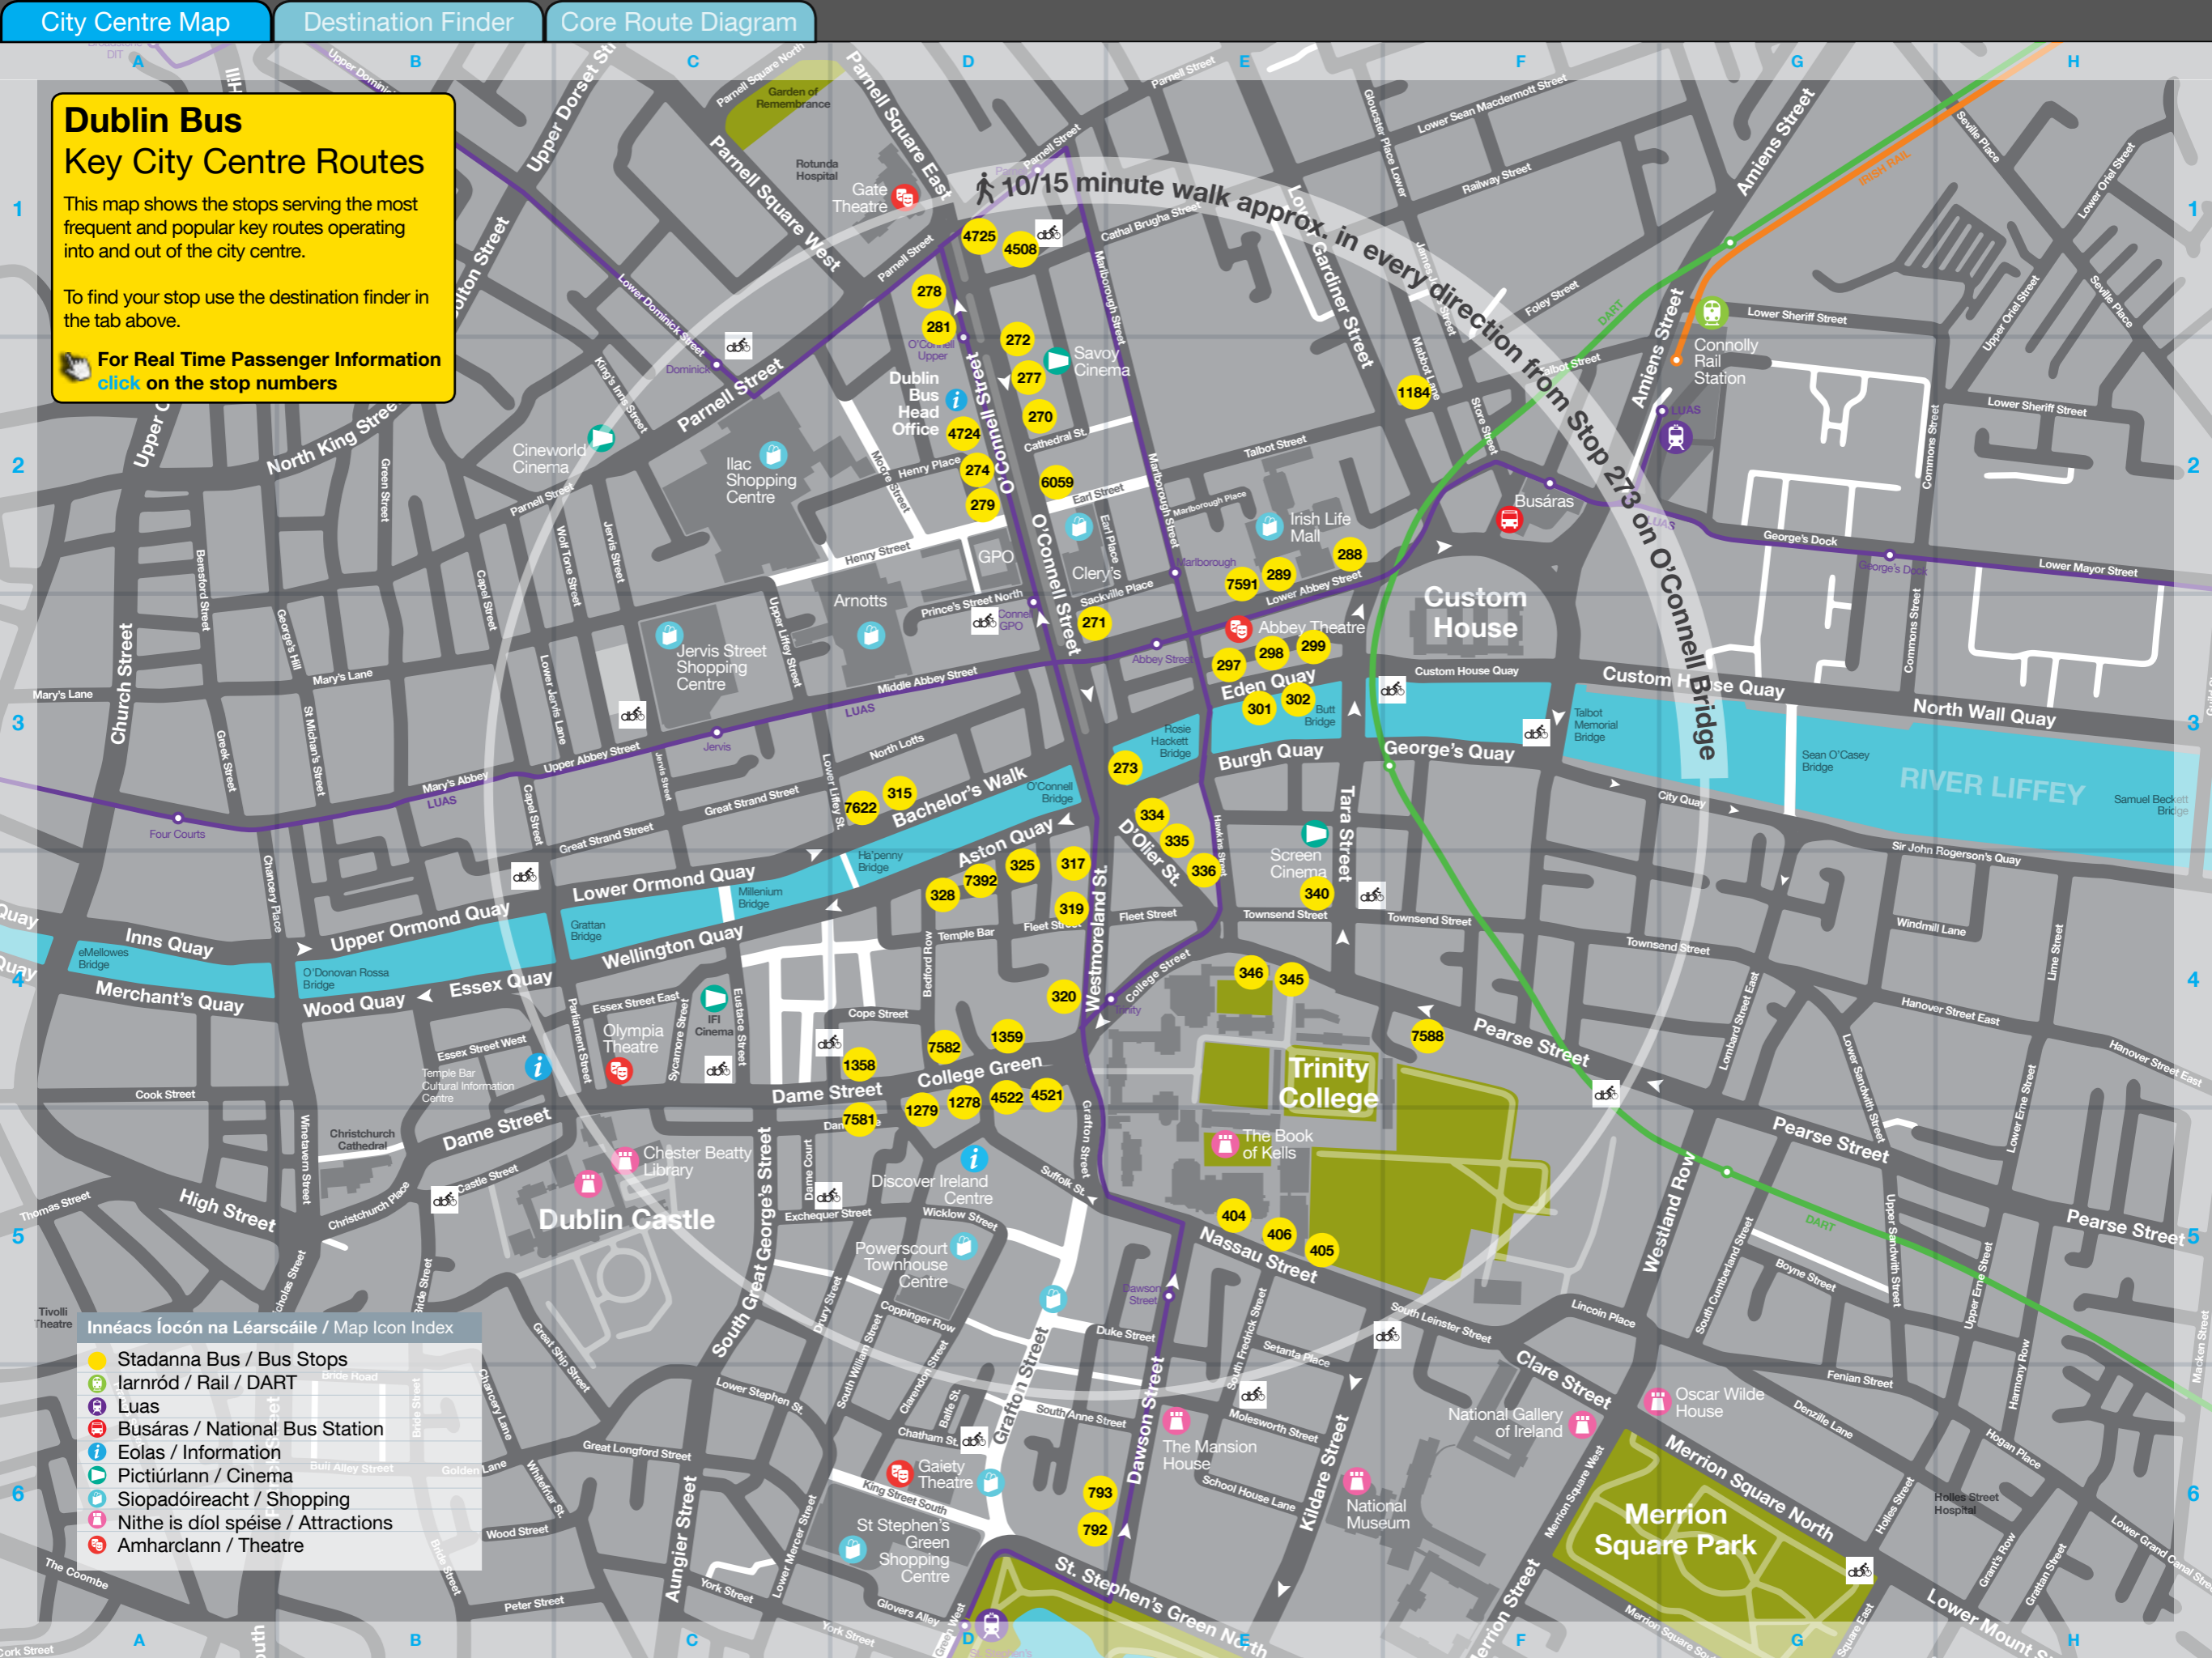

# Dublin Bus Key City Centre Routes

This map shows the stops serving the most frequent and popular key routes operating into and out of the city centre.

To find your stop use the destination finder in the tab above.

For Real Time Passenger Information [click on the stop numbers](#)

**10/15 minute walk approx. in every direction from Stop 273 on O'Connell Street**

### Innéacs Íocón na Léarscáile / Map Icon Index

- Stadanna Bus / Bus Stops
- Iarnród / Rail / DART
- Luas
- Busáras / National Bus Station
- Eolas / Information
- Pictiúrlann / Cinema
- Siopadóireacht / Shopping
- Nithe is díol spéise / Attractions
- Amharclann / Theatre

## Dublin Bus Key City Centre Routes

Use the index and grid reference to find the right stop on the city centre map.

The stop number shown on the map also appears on the top of the bus stop to help you find your stop more easily.