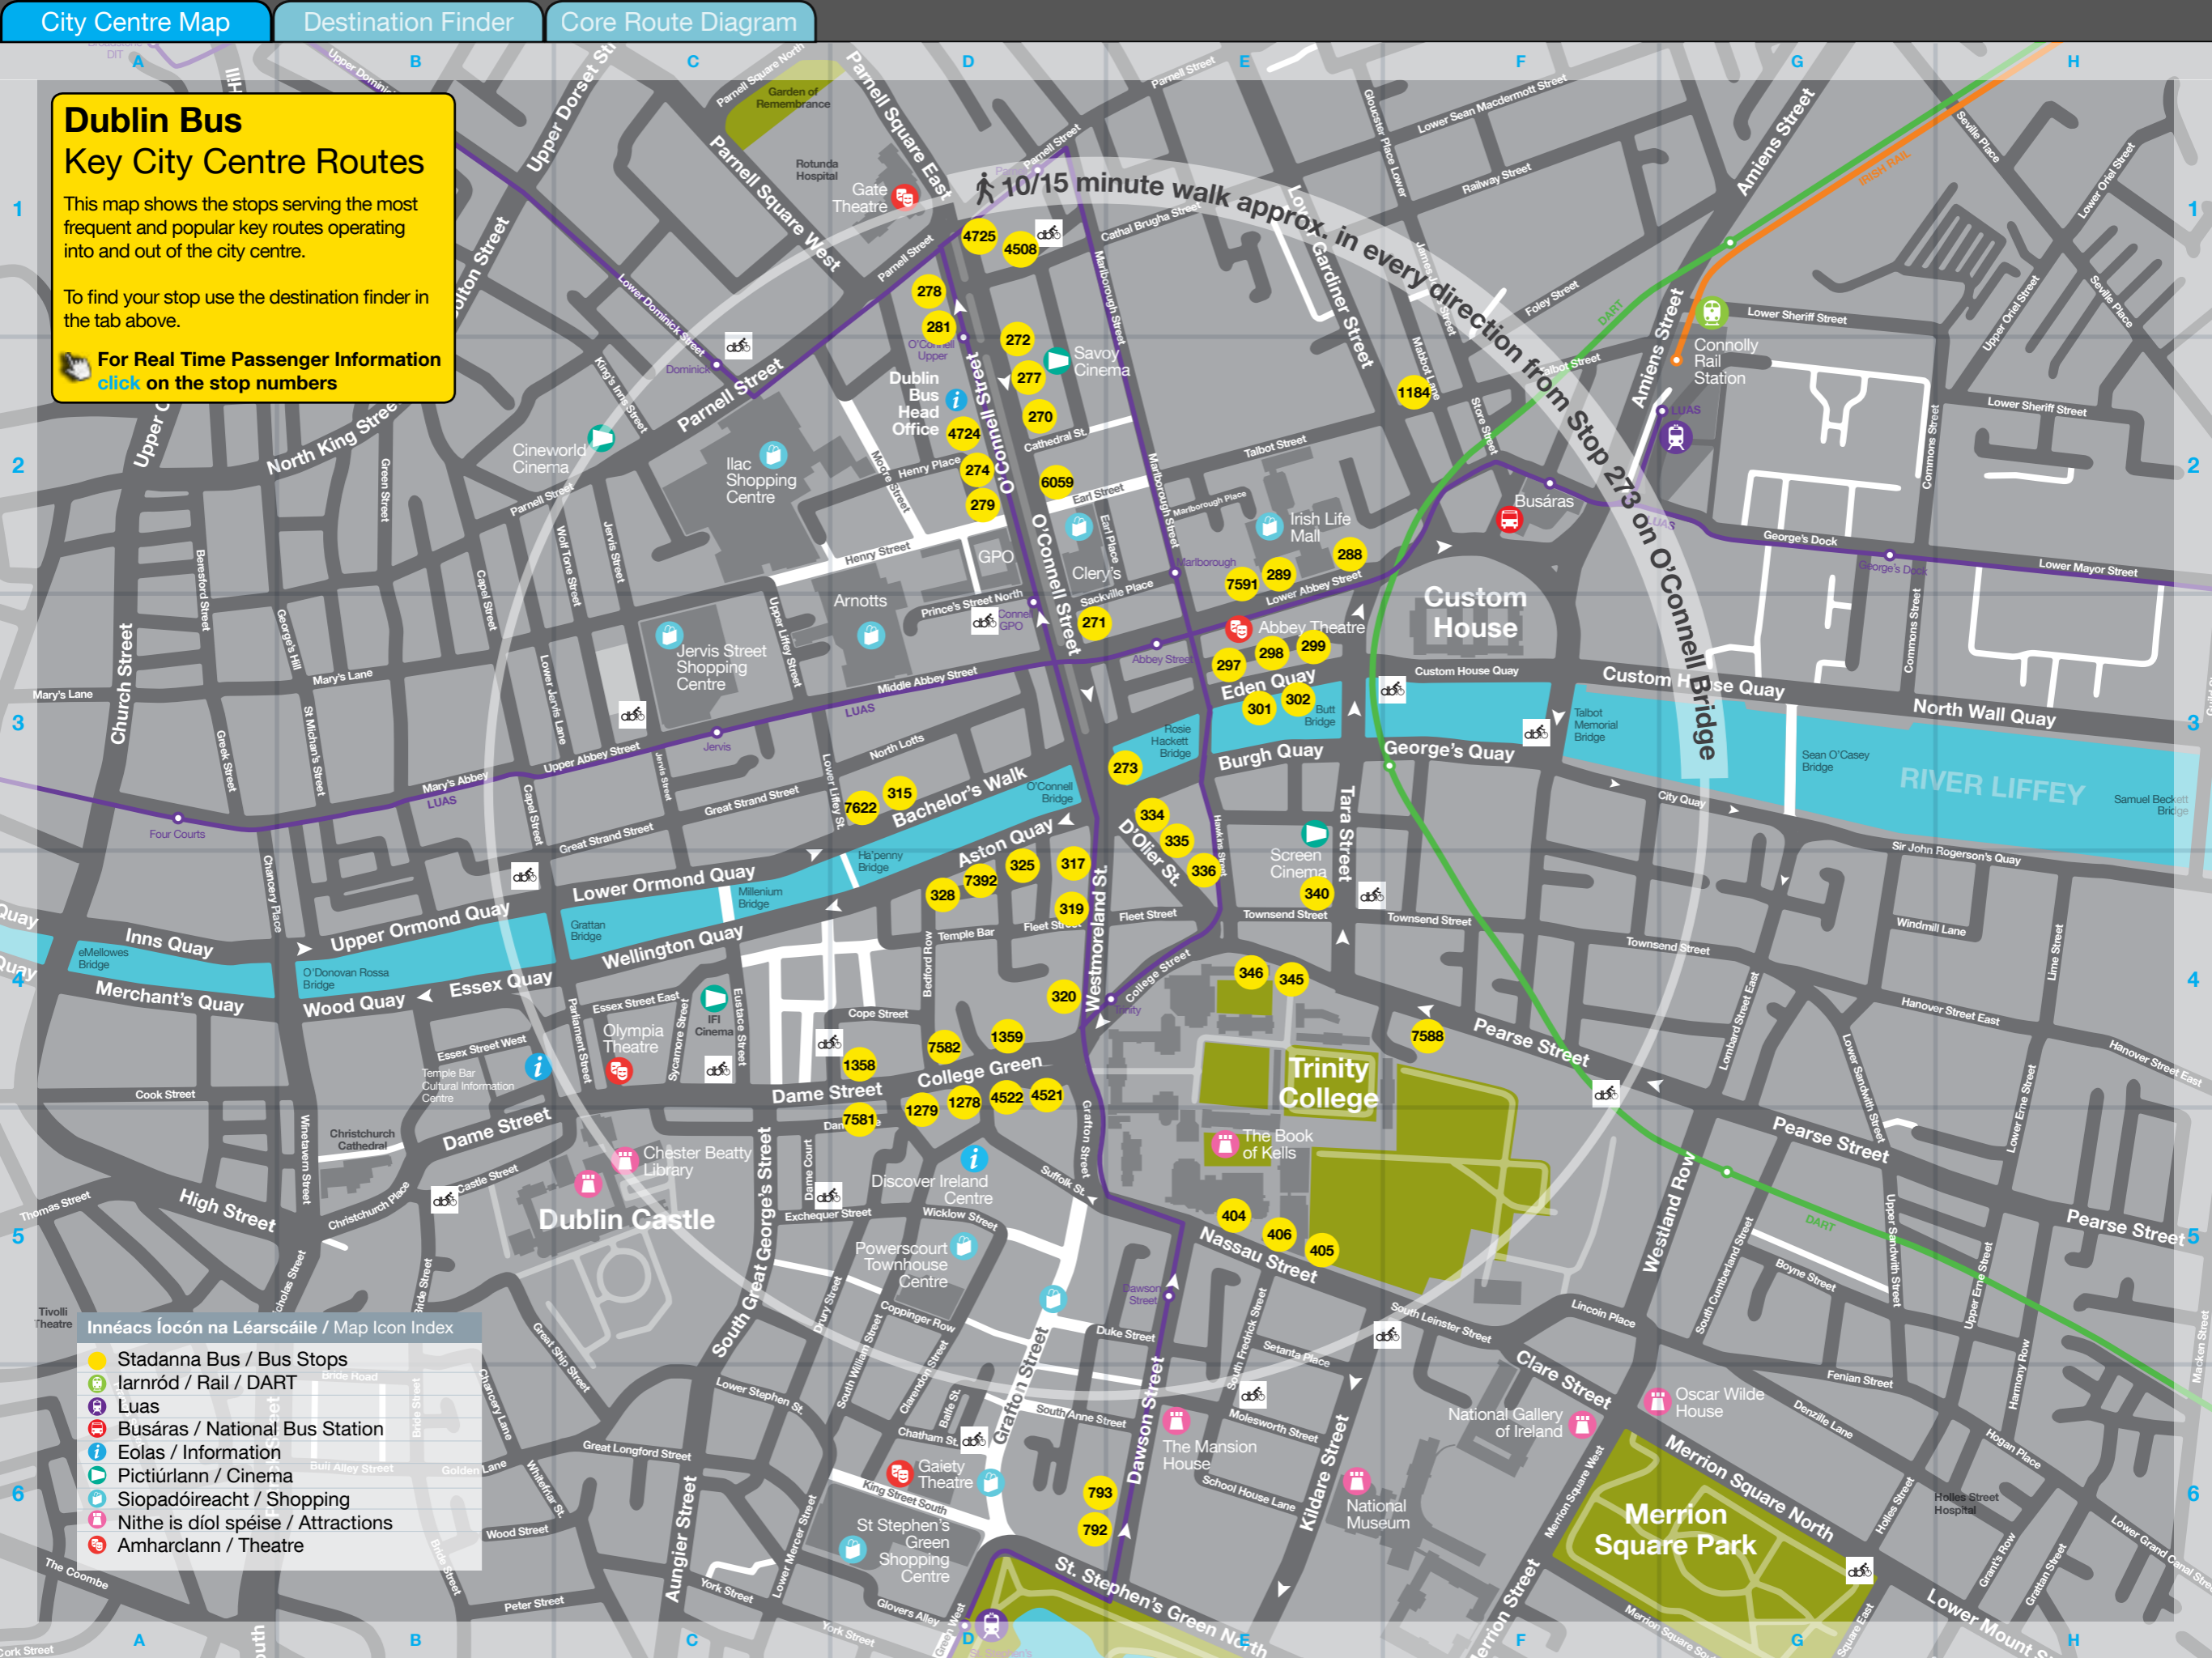

Dublin Bus Key City Centre Routes

This map shows the stops serving the most frequent and popular key routes operating into and out of the city centre.

To find your stop use the destination finder in the tab above.

For Real Time Passenger Information [click on the stop numbers](#)

10/15 minute walk approx. in every direction from Stop 273 on O'Connell Street

Innéacs Íocón na Léarscáile / Map Icon Index

- Stadanna Bus / Bus Stops
- Iarnród / Rail / DART
- Luas
- Busáras / National Bus Station
- Eolas / Information
- Pictiúrlann / Cinema
- Siopadóireacht / Shopping
- Nithe is díol spéise / Attractions
- Amharclann / Theatre

Dublin Bus Key City Centre Routes

Use the index and grid reference to find the right stop on the city centre map.

The stop number shown on the map also appears on the top of the bus stop to help you find your stop more easily.

Route Destination	Bus Route	Stop Number	Grid Ref
Finglas Village	40	279	D2
Glasnevin Cemetery	40	1358	D4
	40	319	D4
	40	279	D2
	140	7582	D4
	140	274	D2
Guinness Storehouse	13, 40	270	D2
	13, 123, 40	335	E3
	13, 40	4521	D4
	123	272	D2
	123	1278	D4
Harold's Cross	9	277	D2
	9	336	E4
	9	1278	D4
	16	270	D2
	16	336	E4
	16	1279	D5
Heuston Rail Station	25/a/b/d, 66/a/b, 67	346	E4
	66/a/b, 67	317	D4
	25/a/b/d	7392	D4
	145	792	D6
	145	345	E4
	145	325	D4
Howth Summit	31/a	289	E2
Howth Village	31/a	289	E2
IKEA	140	7582	D4
	140	319	D4
	140	274	D2
Kimmage	83	315	D3
	9, 83	336	E4
	83	1279	D5
Leeson Street	11	271	D3
	11	404	E5
	46a	6059	D2
	46a, 145	334	E3
	46a, 145	406	E5
Liffey Valley S.C.	40	270	D2
	40	335	E3
	40	4521	D5
Lucan (Esker Church)	25a	346	E4
	25a	7392	D4
Lucan Village	25, 66/a/b, 67	346	E4
	66/a/b, 67	317	D4
	25	7392	D4
Malahide Road	42	1184	F2
Malahide Village	42	1184	F2
Marino	123	1359	D4
	123	274	D2
	123	4508	D1