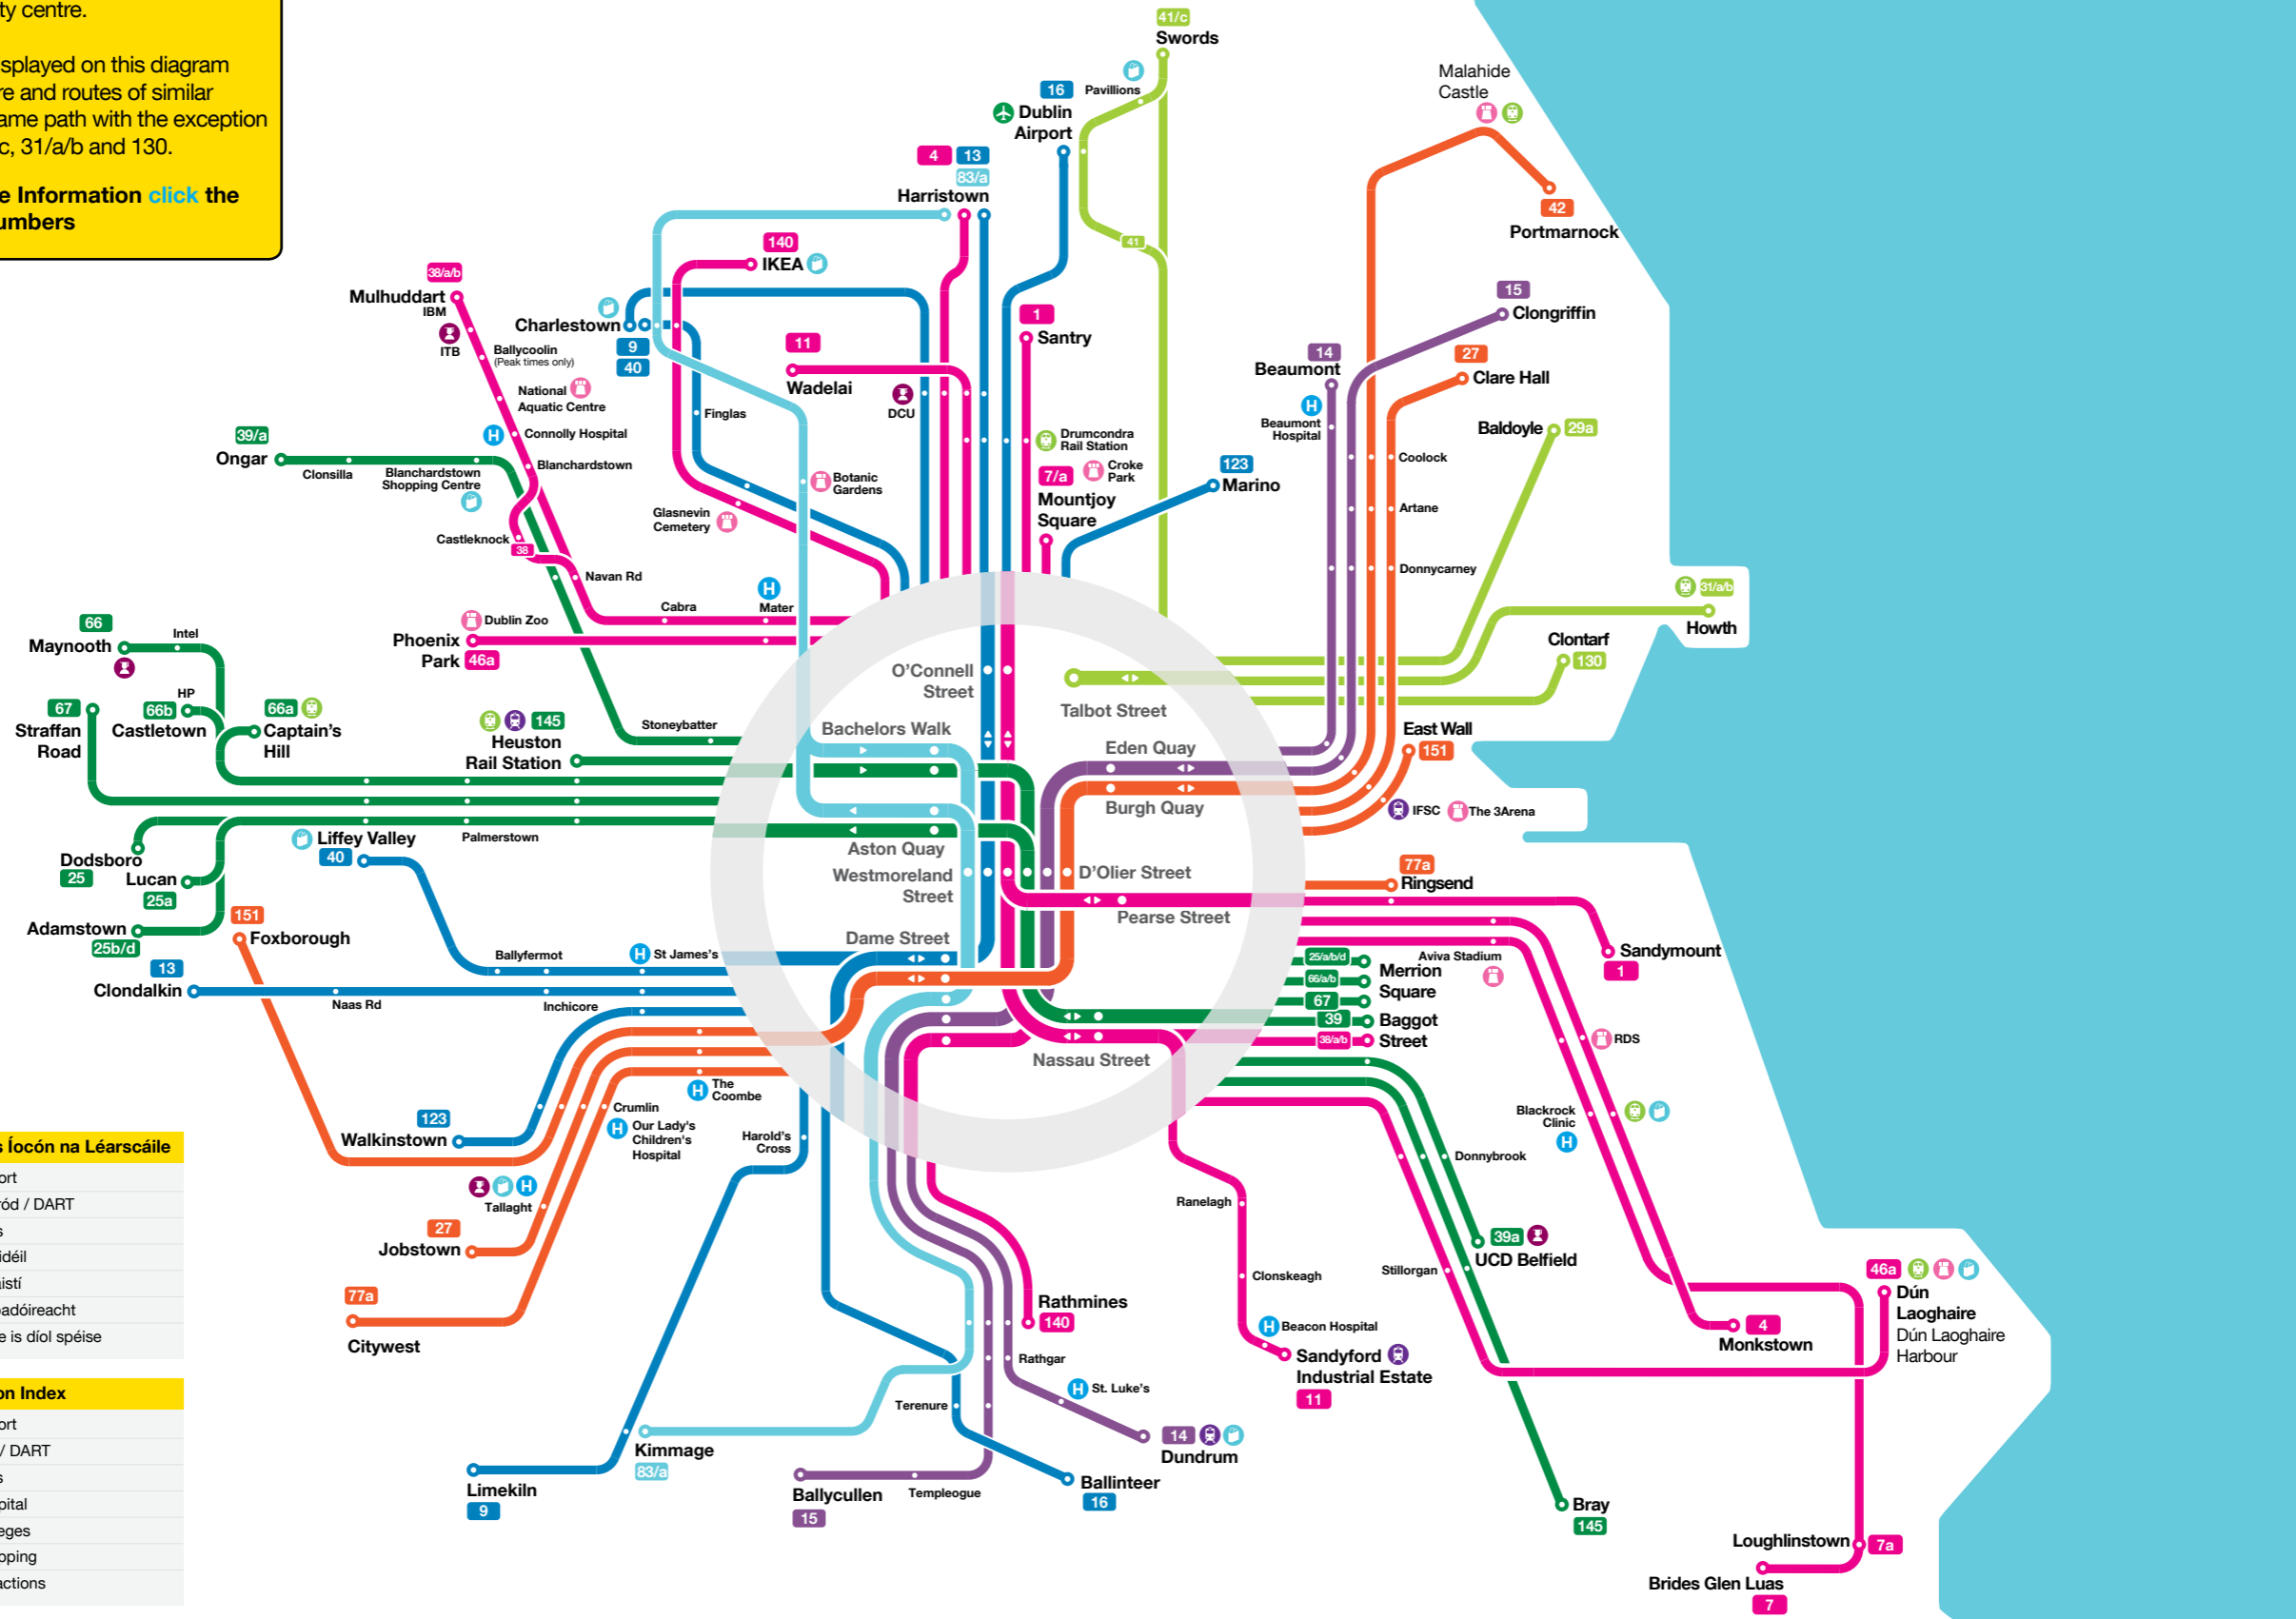

Dublin Bus Core Dublin Bus Routes

This diagram shows the core routes operating in and out of the city centre.

Most bus routes displayed on this diagram cross the city centre and routes of similar colour follow the same path with the exception of Routes 29a, 41/c, 31/a/b and 130.

For Timetable Information [click the Bus Route numbers](#)

Innéacs Íocón na Léarscáile

- Aerfort
- Iarnród / DART
- Luas
- Ospidéal
- Coláistí
- Siopadóireacht
- Nithe is díol spéise

Map Icon Index

- Airport
- Rail / DART
- Luas
- Hospital
- Colleges
- Shopping
- Attractions