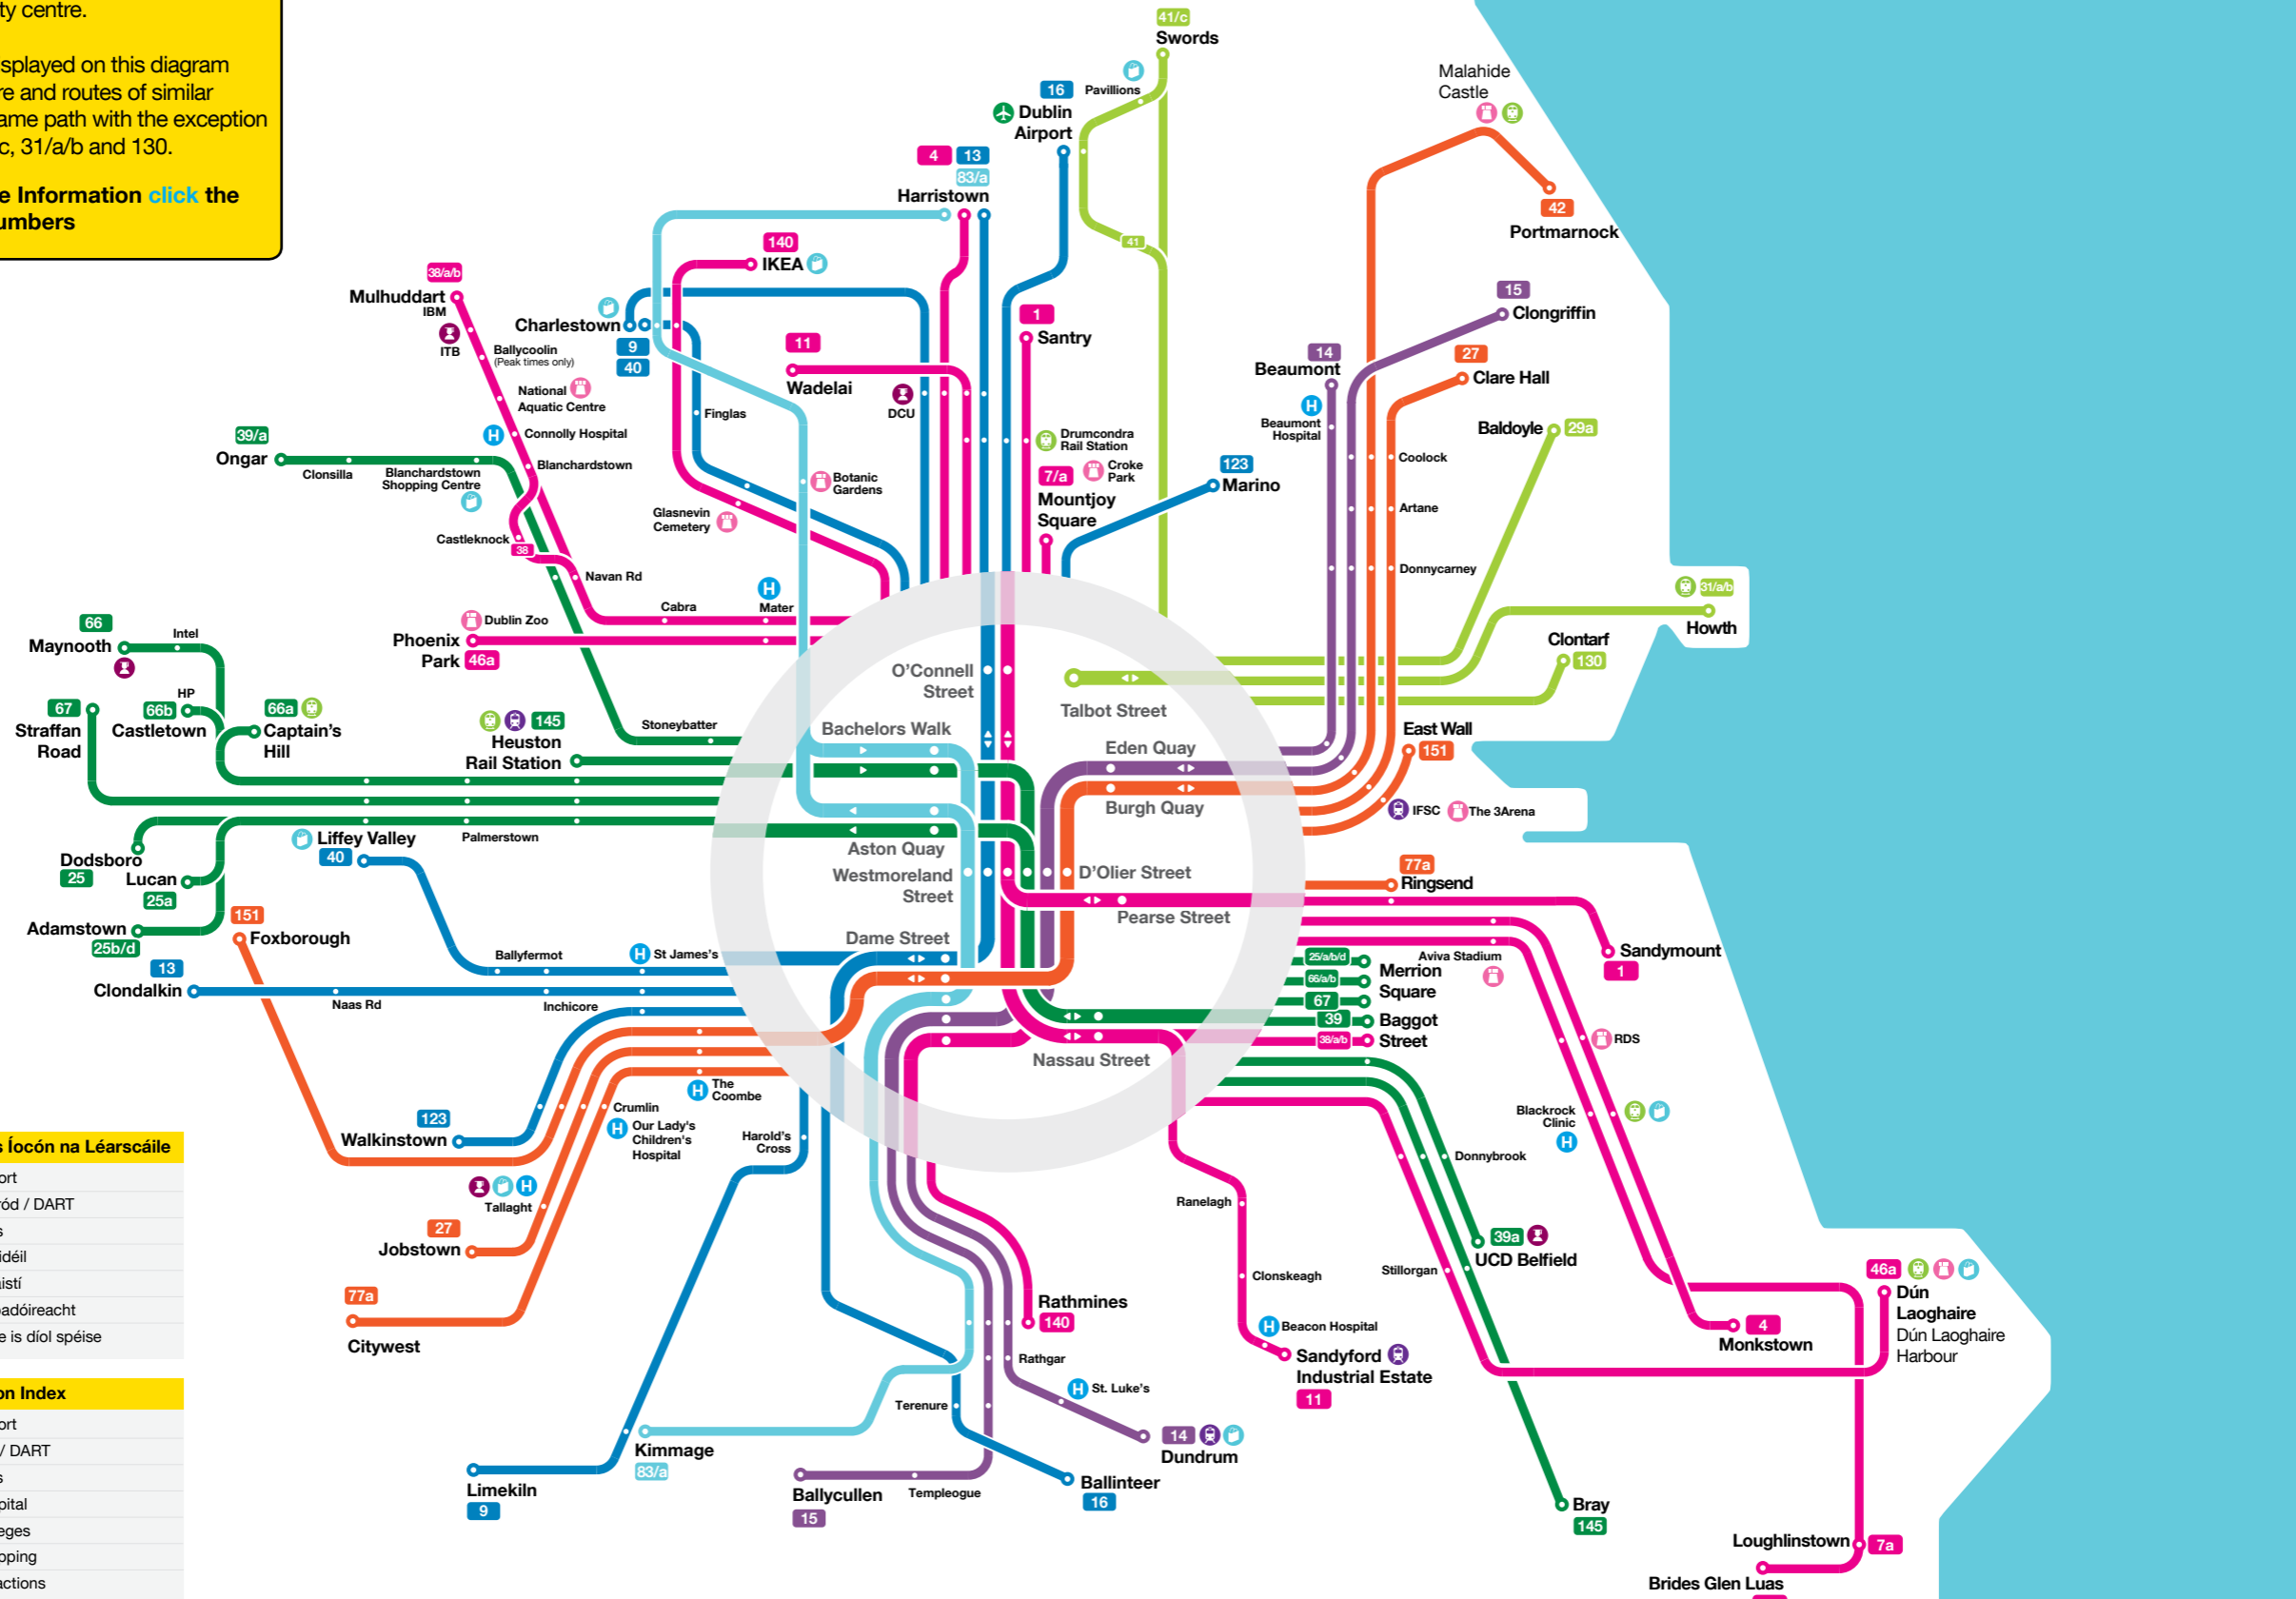

Dublin Bus Core Dublin Bus Routes

This diagram shows the core routes operating in and out of the city centre.

Most bus routes displayed on this diagram cross the city centre and routes of similar colour follow the same path with the exception of Routes 29a, 41/c, 31/a/b and 130.

For Timetable Information [click the Bus Route numbers](#)

Innéacs Íocón na Léarscáile

- Aerfort
- Iarnród / DART
- Luas
- Ospidéal
- Coláistí
- Siopadóireacht
- Nithe is díol spéise

Map Icon Index

- Airport
- Rail / DART
- Luas
- Hospital
- Colleges
- Shopping
- Attractions