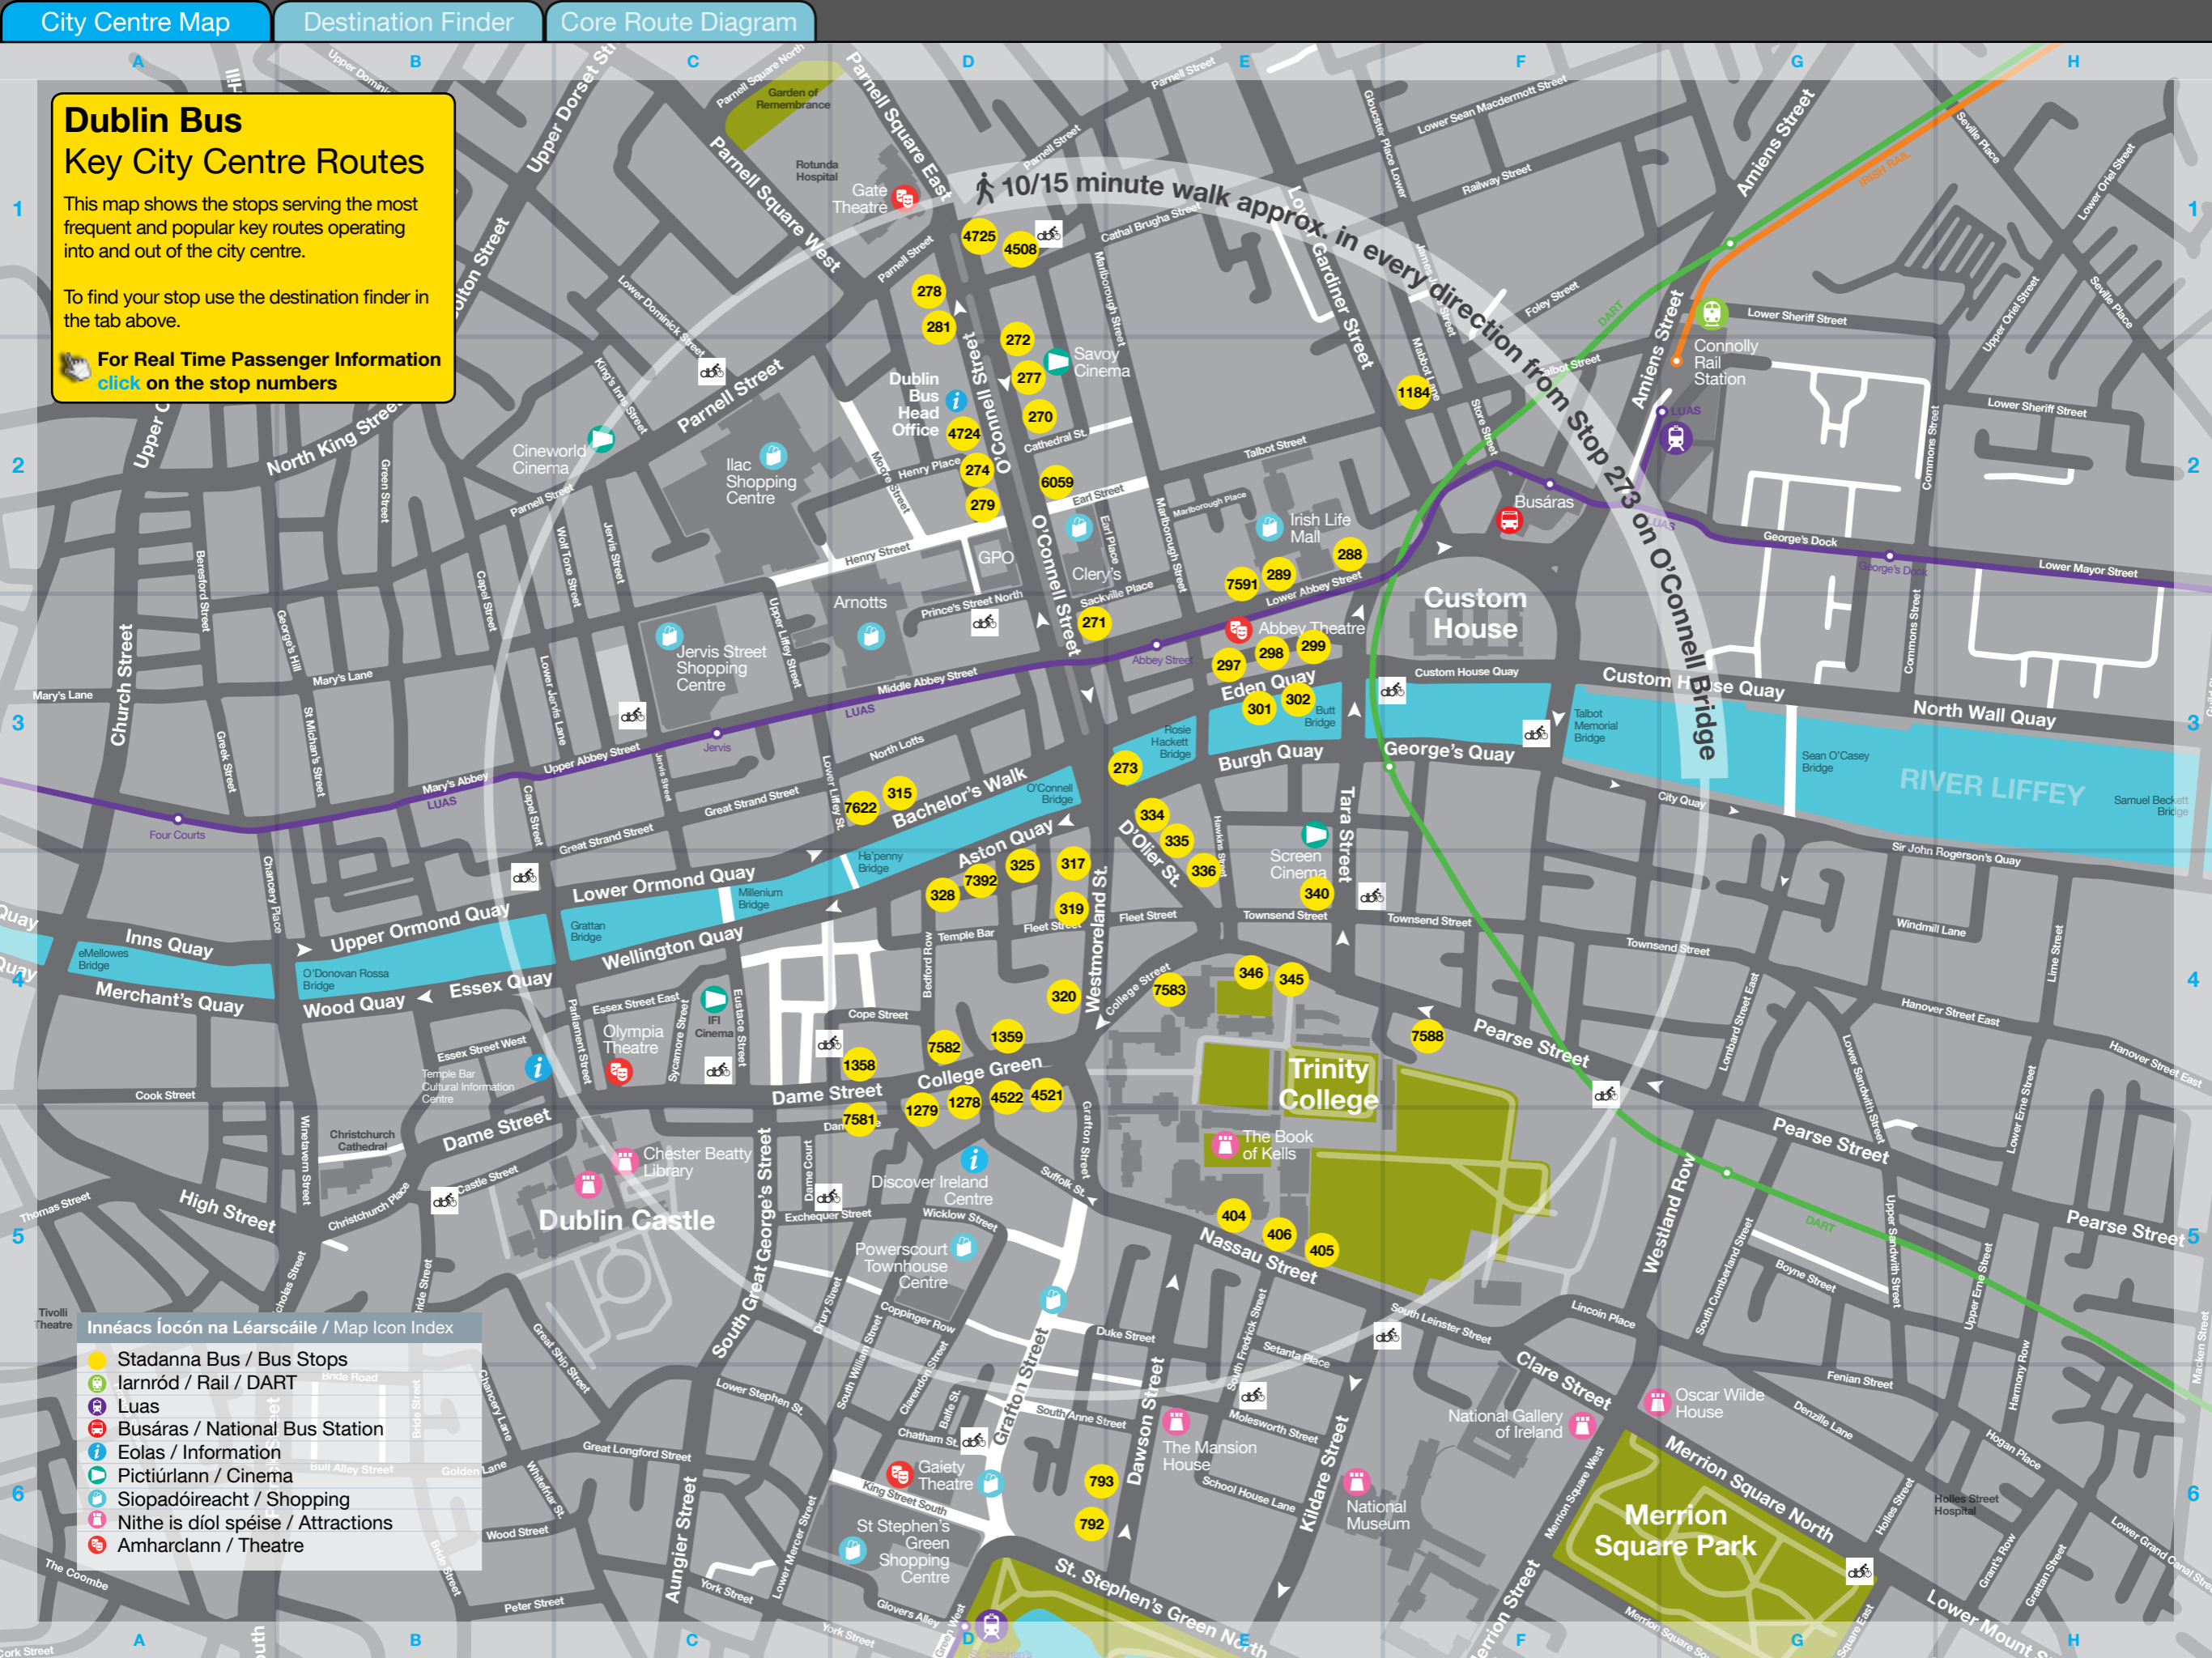

Dublin Bus Key City Centre Routes

This map shows the stops serving the most frequent and popular key routes operating into and out of the city centre.

To find your stop use the destination finder in the tab above.

For Real Time Passenger Information [click on the stop numbers](#)

10/15 minute walk approx. in every direction from Stop 273 on O'Connell Street

Innéacs Íocón na Léarscáile / Map Icon Index

- Stadanna Bus / Bus Stops
- Iarnród / Rail / DART
- Luas
- Busáras / National Bus Station
- Eolas / Information
- Pictiúrlann / Cinema
- Siopadóireacht / Shopping
- Nithe is díol spéise / Attractions
- Amharclann / Theatre

Dublin Bus Key City Centre Routes

Use the index and grid reference to find the right stop on the city centre map.

The stop number shown on the map also appears on the top of the bus stop to help you find your stop more easily.

Route Destination	Bus Route	Stop Number	Grid Ref
Finglas Village	40	279	D2
Glasnevin Cemetery	40	1358	D4
	40	319	D4
	40	279	D2
	140	7582	D4
	140	274	D2
Guinness Storehouse	13, 40	270	D2
	13, 123, 40	335	E3
	13, 40	4521	D4
	123	272	D2
	123	1278	D4
Harold's Cross	9	277	D2
	9	336	E4
	9	1278	D4
	16	270	D2
	16	336	E4
	16	1279	D5
Heuston Rail Station	25/a/b/d, 66/a/b, 67	346	E4
	66/a/b, 67	317	D4
	25/a/b/d	7392	D4
	145	792	D6
	145	345	E4
	145	325	D4
Howth Summit	31/a	289	E2
Howth Village	31/a	289	E2
IKEA	140	7582	D4
	140	319	D4
	140	274	D2
Kimmage	83	315	D3
	9, 83	336	E4
	83	1279	D5
Leeson Street	11	271	D3
	11	404	E5
	46a	6059	D2
	46a, 145	334	E3
	46a, 145	406	E5
Liffey Valley S.C.	40	270	D2
	40	335	E3
	40	4521	D5
Lucan (Esker Church)	25a	346	E4
	25a	7392	D4
Lucan Village	25, 66/a/b, 67	346	E4
	66/a/b, 67	317	D4
	25	7392	D4
Malahide Road	42	1184	F2
Malahide Village	42	1184	F2
Marino	123	1359	D4
	123	274	D2
	123	4508	D1
Mater Hospital	38/a/b	793	D6